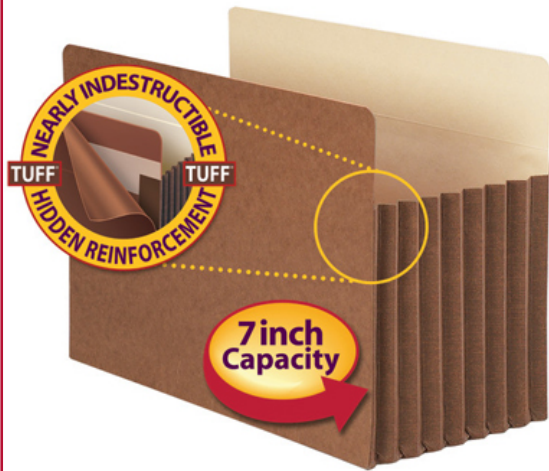

## TUFF® File Pockets

ITEM NO: 74395

Virtually indestructible file pocket has fully-lined gusset with tear-resistant material and a special rollover reinforcement at the top that extends into the front and back panels twice as far as standard file pockets. Super heavyweight front and back panels provide rigid support and have a hidden reinforcement strip at the point of greatest stress. Extra-wide pockets accommodate standard size top tab file folders.

**FEATURES:**

- 6-1/2" high sides lined with tear resistant material
- Rollover tear resistant material reinforced sides and bottom extend 7/8" into panels
- 30% recycled content, 30% post-consumer material

## Smead TUFF® Pocket File Pocket 74395, Straight-Cut Tab, 7" Expansion, Legal, Redrope

### PRODUCT DETAILS

Item No:	74395
Size:	Legal
Dimensions:	14-3/4" W x 9-1/2" H
Material:	Redrope stock
Color:	Redrope
Tabs:	Straight-cut
Reinforcement:	Rollover Reinforcement
Expansion:	7"
Qty Per Box:	5
Qty Per Carton:	25
SFI:	 Sustainable Forestry Initiative
Recycled Content:	 30% recycled content, 30% post-consumer waste
Security Features:	Closed Sides
Usage:	Shelf Filing, Drawer Filing, On The Go
Stock No:	TP46I