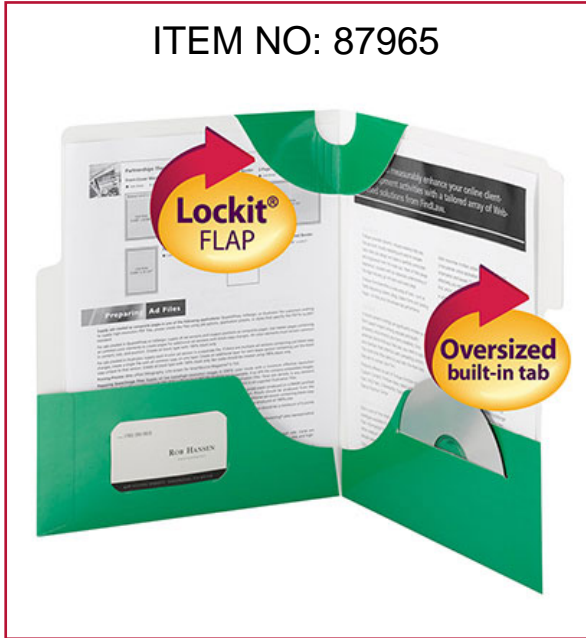

KEEPING YOU ORGANIZED

SuperTab® Lockit® Two-Pocket Folders

ITEM NO: 87965

The SuperTab® two-pocket folder has a built-in tab, making it easy to label and file. The tab is 90% larger than a traditional file folder tab which allows you to use a larger font or add more lines of text. The unique Lockit® flap at top folds over to secure your important documents and prevent them from falling out. Made from durable laminated material, it features large pockets that safely hold documents for easy transport while keeping them readily accessible.

FEATURES:

- 11 point colored laminated stock
- Extra wide 1/3-cut tab
- Two 4-1/2" high pockets
- Each pocket holds up to 50 sheets of paper

Smead SuperTab® Two-Pocket File Folder 87965, Extra Wide 1/3-Cut Tab First Position, Letter, Green

PRODUCT DETAILS

Item No:	87965
Size:	Letter
Dimensions:	11-5/8" W x 9-1/2" H
Color:	Green
Tabs:	1/3-cut, first position
Pocket:	2
Qty Per Pack:	5
Qty Per Carton:	10
SFI:	 Sustainable Forestry Initiative
Usage:	Drawer Filing
Stock No:	87965