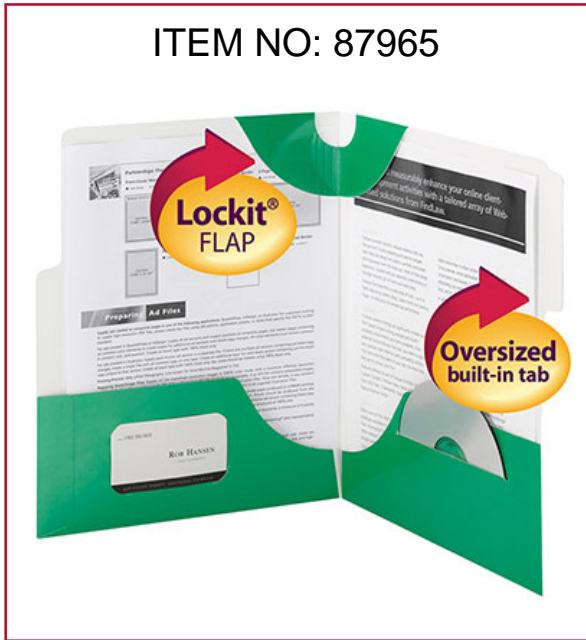

SuperTab® Lockit® Two-Pocket Folders

ITEM NO: 87965

The SuperTab® two-pocket folder has a built-in tab, making it easy to label and file. The tab is 90% larger than a traditional file folder tab which allows you to use a larger font or add more lines of text. The unique Lockit® flap at top folds over to secure your important documents and prevent them from falling out. Made from durable laminated material, it features large pockets that safely hold documents for easy transport while keeping them readily accessible.

FEATURES:

- 11 point colored laminated stock
- Extra wide 1/3-cut tab
- Two 4-1/2" high pockets
- Each pocket holds up to 50 sheets of paper

Smead SuperTab® Two-Pocket File Folder 87965, Extra Wide 1/3-Cut Tab First Position, Letter, Green

PRODUCT DETAILS

Item No:	87965
Size:	Letter
Dimensions:	11-5/8" W x 9-1/2" H
Color:	Green
Tabs:	1/3-cut, first position
Pocket:	2
Qty Per Pack:	5
Qty Per Carton:	10
SFI:	 Sustainable Forestry Initiative
Usage:	Drawer Filing
Stock No:	87965